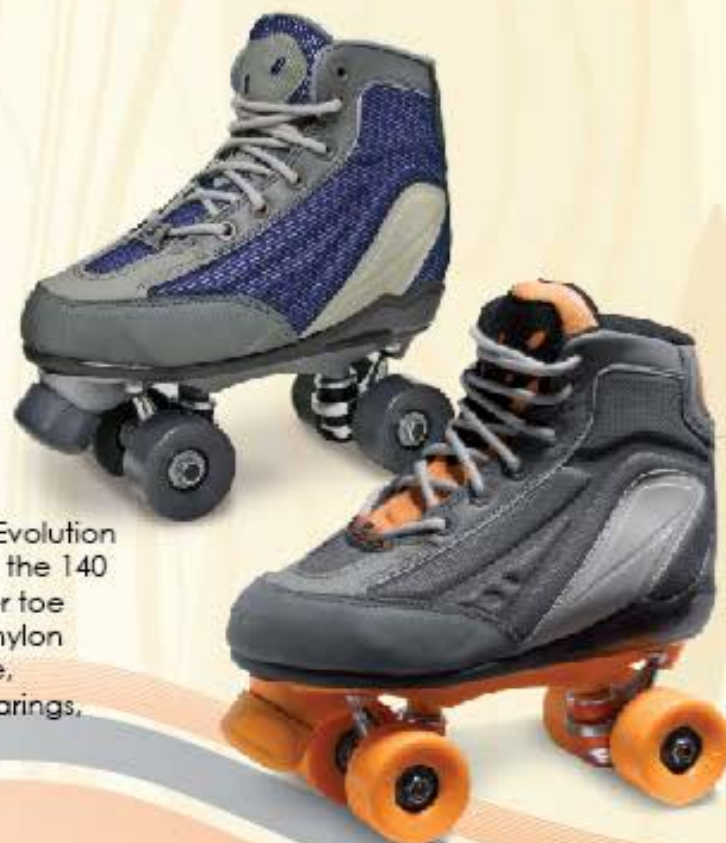

75 years of Quality!

**140 Adult / 140 Jr.**

Size:
Jr. 8-2
Adult 3-15

The original and still the best rental skate money can buy. Now available in grey as well as the traditional brown boots. Full 100% premium leather inside and out with a protective toe cap. Bullet proof Probe plate, Sure-Grip super non-stick wheels, ABEC - 3 bearings Large #96 orange Super Tuff toe stop.

**150 Speed**

Size:
Adult 1-14

For the customer who wants the traditional low heel of a true speed skate. Low cut speed profile available in grey or black. Full 100% premium leather inside and out. Bullet proof Probe plate, wide Sure-Grip super non-stick Speed wheels, ABEC - 3 bearings, large #96 orange super tuff toe stop.

**Evolution**

Size:
Jr. 8-2
Adult 3-12

Wanting a more progressive look? The Evolution has the durability and traditional feel of the 140 along with cutting edge styling. Leather toe cap, double stitched leather backing, nylon composite sole, Bullet proof Probe plate, Sure-Grip non-stick wheels, ABEC - 3 bearings, large #96 orange super tuff toe stop.