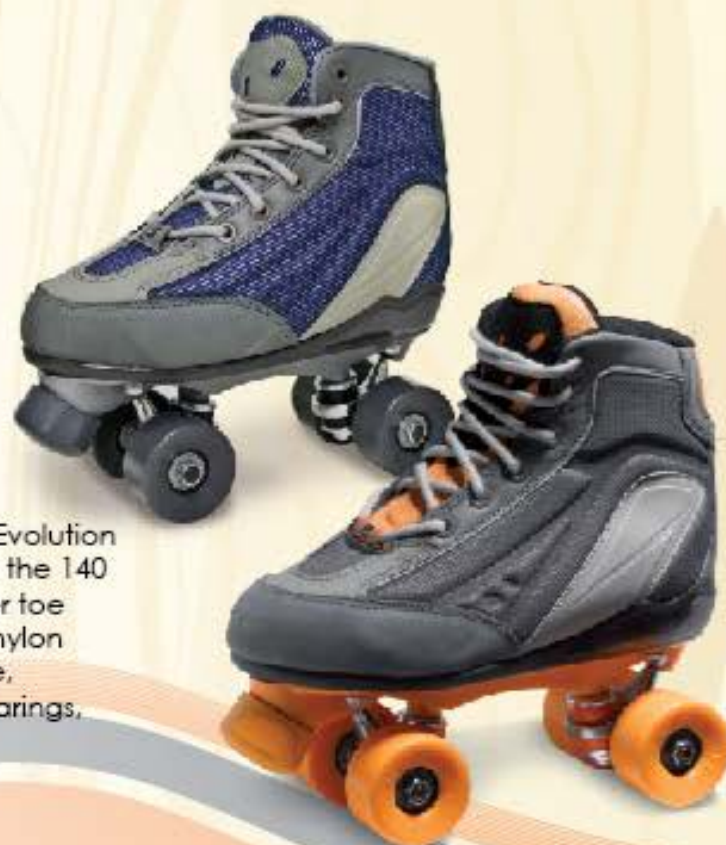

75 years of Quality!

**140 Adult / 140 Jr.**

Size:
Jr. 8-2
Adult 3-15

The original and still the best rental skate money can buy. Now available in grey as well as the traditional brown boots. Full 100% premium leather inside and out with a protective toe cap. Bullet proof Probe plate, Sure-Grip super non-stick wheels, ABEC - 3 bearings, Large #96 orange Super Tuff toe stop.

**150 Speed**

Size:
Adult 1-14

For the customer who wants the traditional low heel of a true speed skate. Low cut speed profile available in grey or black. Full 100% premium leather inside and out. Bullet proof Probe plate, wide Sure-Grip super non-stick Speed wheels, ABEC - 3 bearings, large #96 orange super tuff toe stop.

**Evolution**

Size:
Jr. 8-2
Adult 3-12

Wanting a more progressive look? The Evolution has the durability and traditional feel of the 140 along with cutting edge styling. Leather toe cap, double stitched leather backing, nylon composite sole, Bullet proof Probe plate, Sure-Grip non-stick wheels, ABEC - 3 bearings, large #96 orange super tuff toe stop.